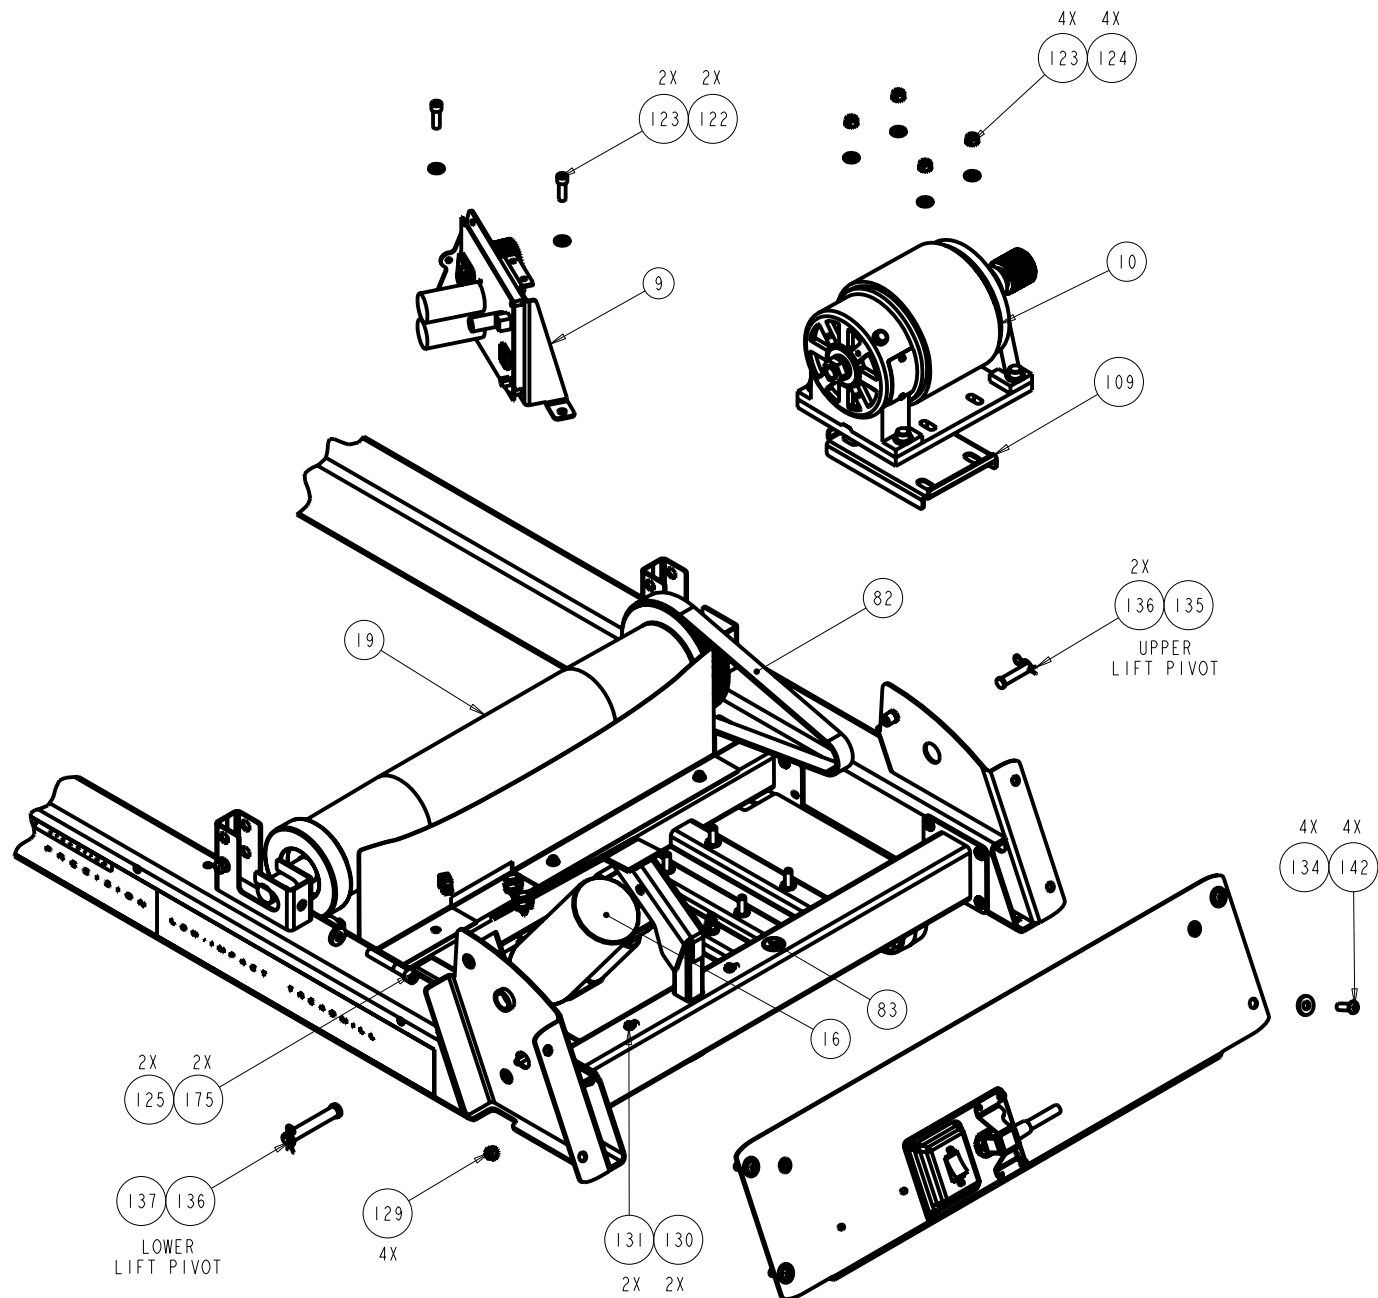

LOWER TREADMILL COMPONENTS
SEE PAGES 2 THRU 5

DISPLAY / CONSOLE COMPONENTS
SEE PAGE 6

TARGAS AND HANDRAILS
SEE PAGE 7

TREADMILL ASSEMBLY, C95X-ND	P/N: 44299-XXX	REV: W05
DRAWN BY: C THOMSON	DATE: 31 MAR 10	SHEET 1 OF 7

NOTE 1: ON C954 UNITS BUBBLE #60 IS A WIRELESS HEARTRATE RECEIVER AND BUBBLE #'S 162,169,170,172 AND 174 ARE NOT FURNISHED.

NOTE 2: ON C956 UNITS BUBBLE #60 IS A HAND HELD HEARTRATE PCA.