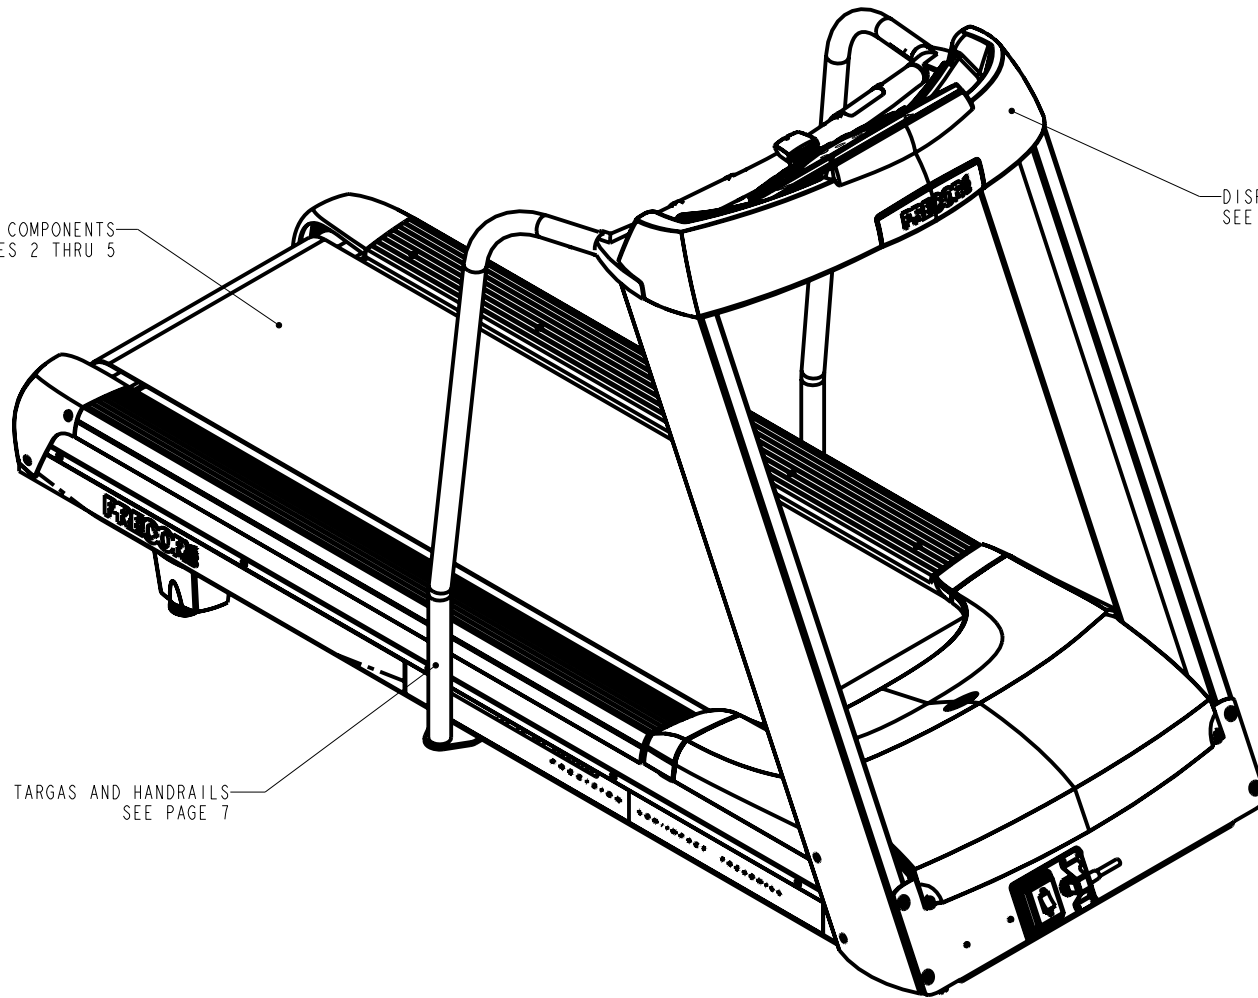

LOWER TREADMILL COMPONENTS
SEE PAGES 2 THRU 5

DISPLAY / CONSOLE COMPONENTS
SEE PAGE 6

TARGAS AND HANDRAILS
SEE PAGE 7

TREADMILL ASSEMBLY, C95X-ND	P/N: 44299-XXX	REV: W05
DRAWN BY: C THOMSON	DATE: 31 MAR 10	SHEET 1 OF 7

NOTE 1: ON C954 UNITS BUBBLE #60 IS A WIRELESS HEARTRATE RECEIVER AND BUBBLE #'S 162,169,170,172 AND 174 ARE NOT FURNISHED.

NOTE 2: ON C956 UNITS BUBBLE #60 IS A HAND HELD HEARTRATE PCA.