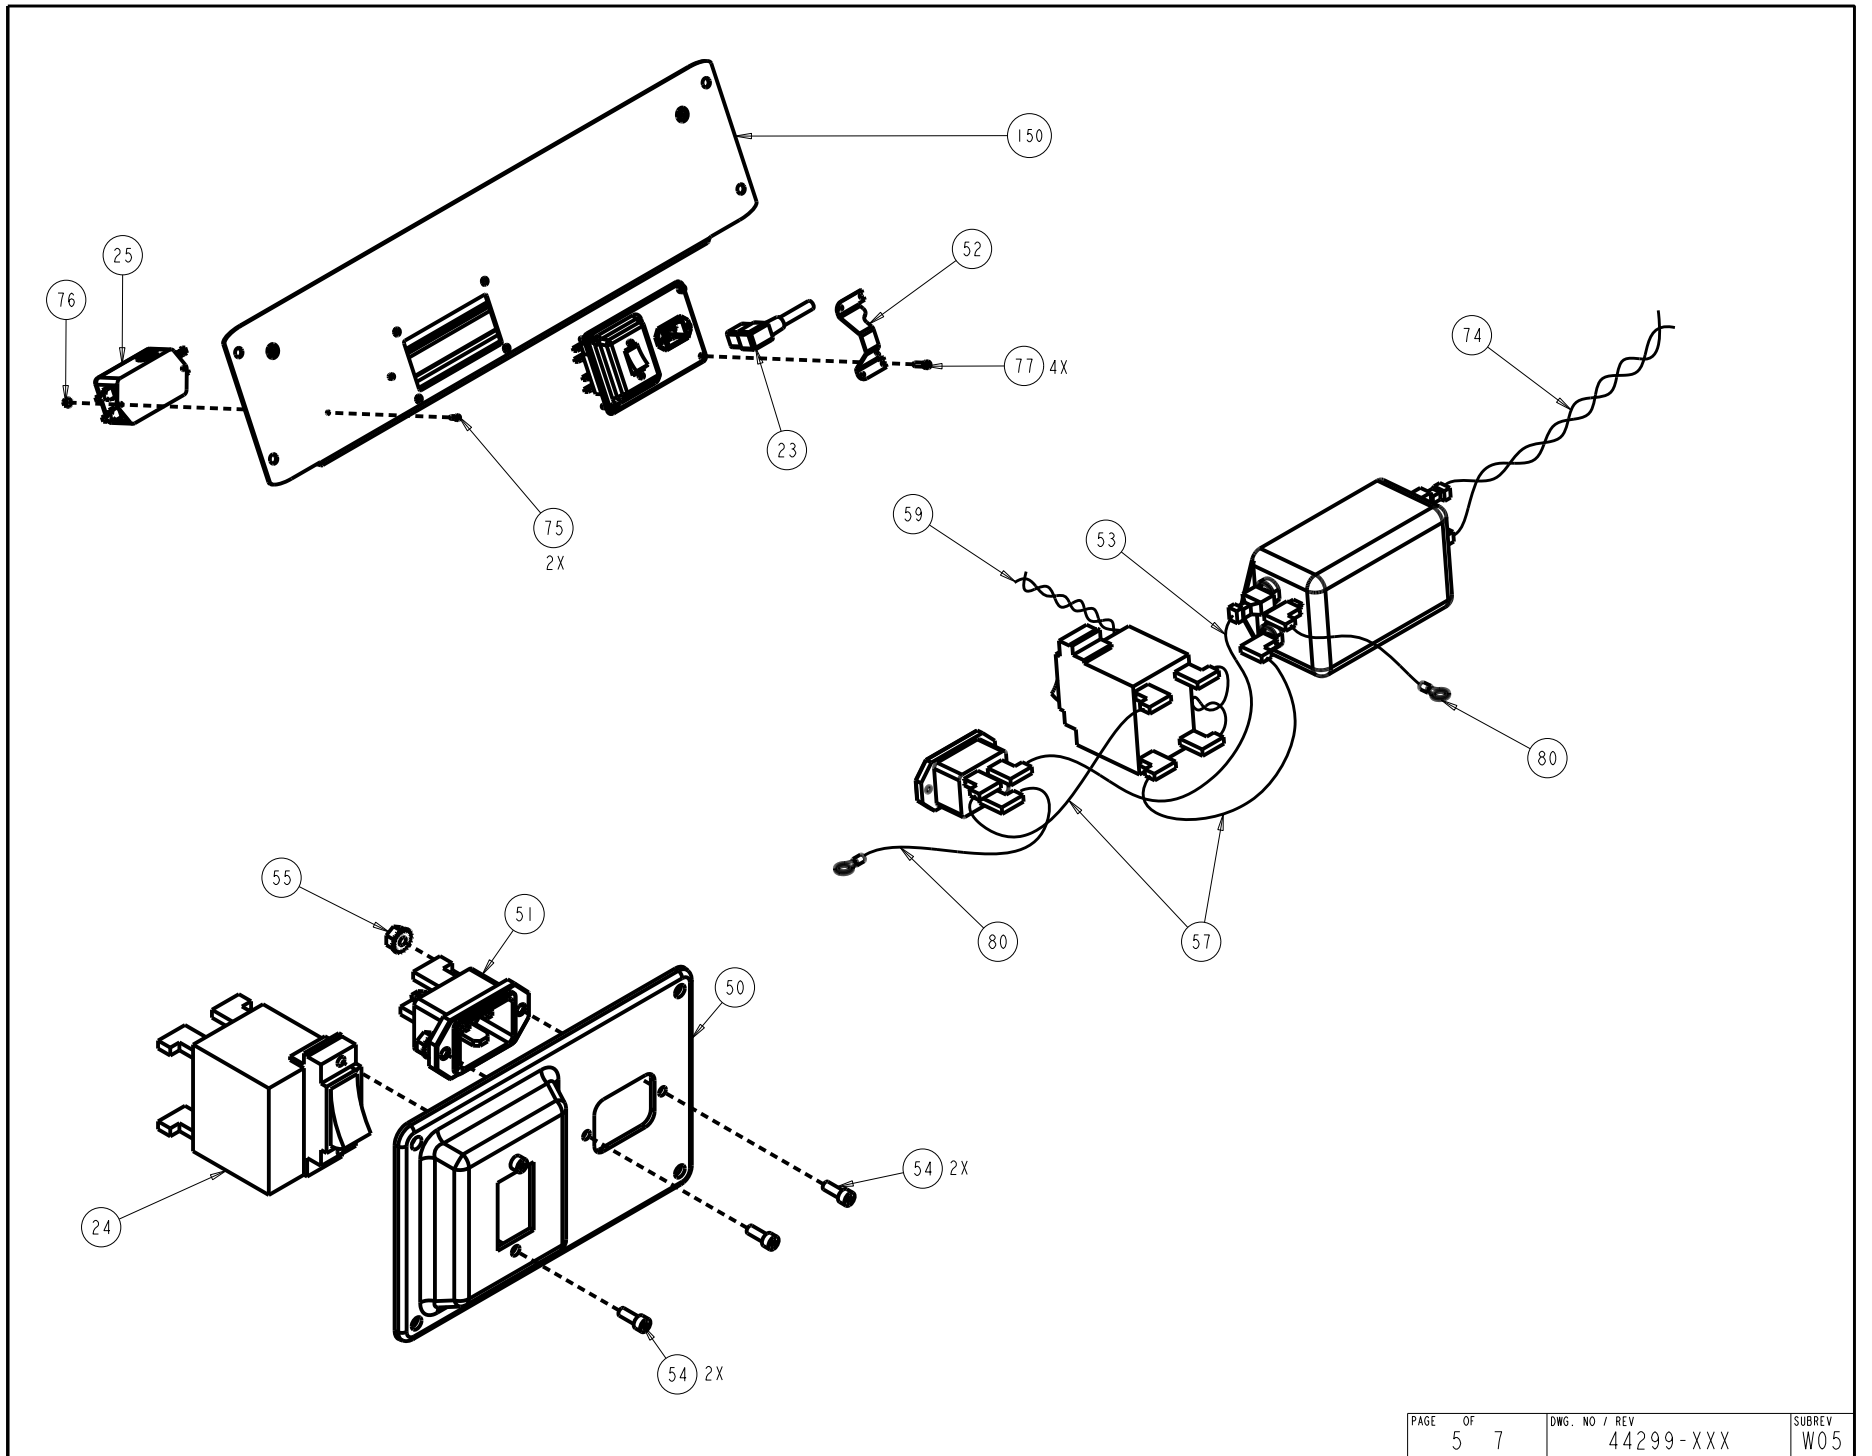

LOWER TREADMILL COMPONENTS
SEE PAGES 2 THRU 5

DISPLAY / CONSOLE COMPONENTS
SEE PAGE 6

TARGAS AND HANDRAILS
SEE PAGE 7

TREADMILL ASSEMBLY, C95X-ND	P/N: 44299-XXX	REV: W05
DRAWN BY: C THOMSON	DATE: 31 MAR 10	SHEET 1 OF 7

NOTE 1: ON C954 UNITS BUBBLE #60 IS A WIRELESS HEARTRATE RECEIVER AND BUBBLE #'S 162,169,170,172 AND 174 ARE NOT FURNISHED.

NOTE 2: ON C956 UNITS BUBBLE #60 IS A HAND HELD HEARTRATE PCA.