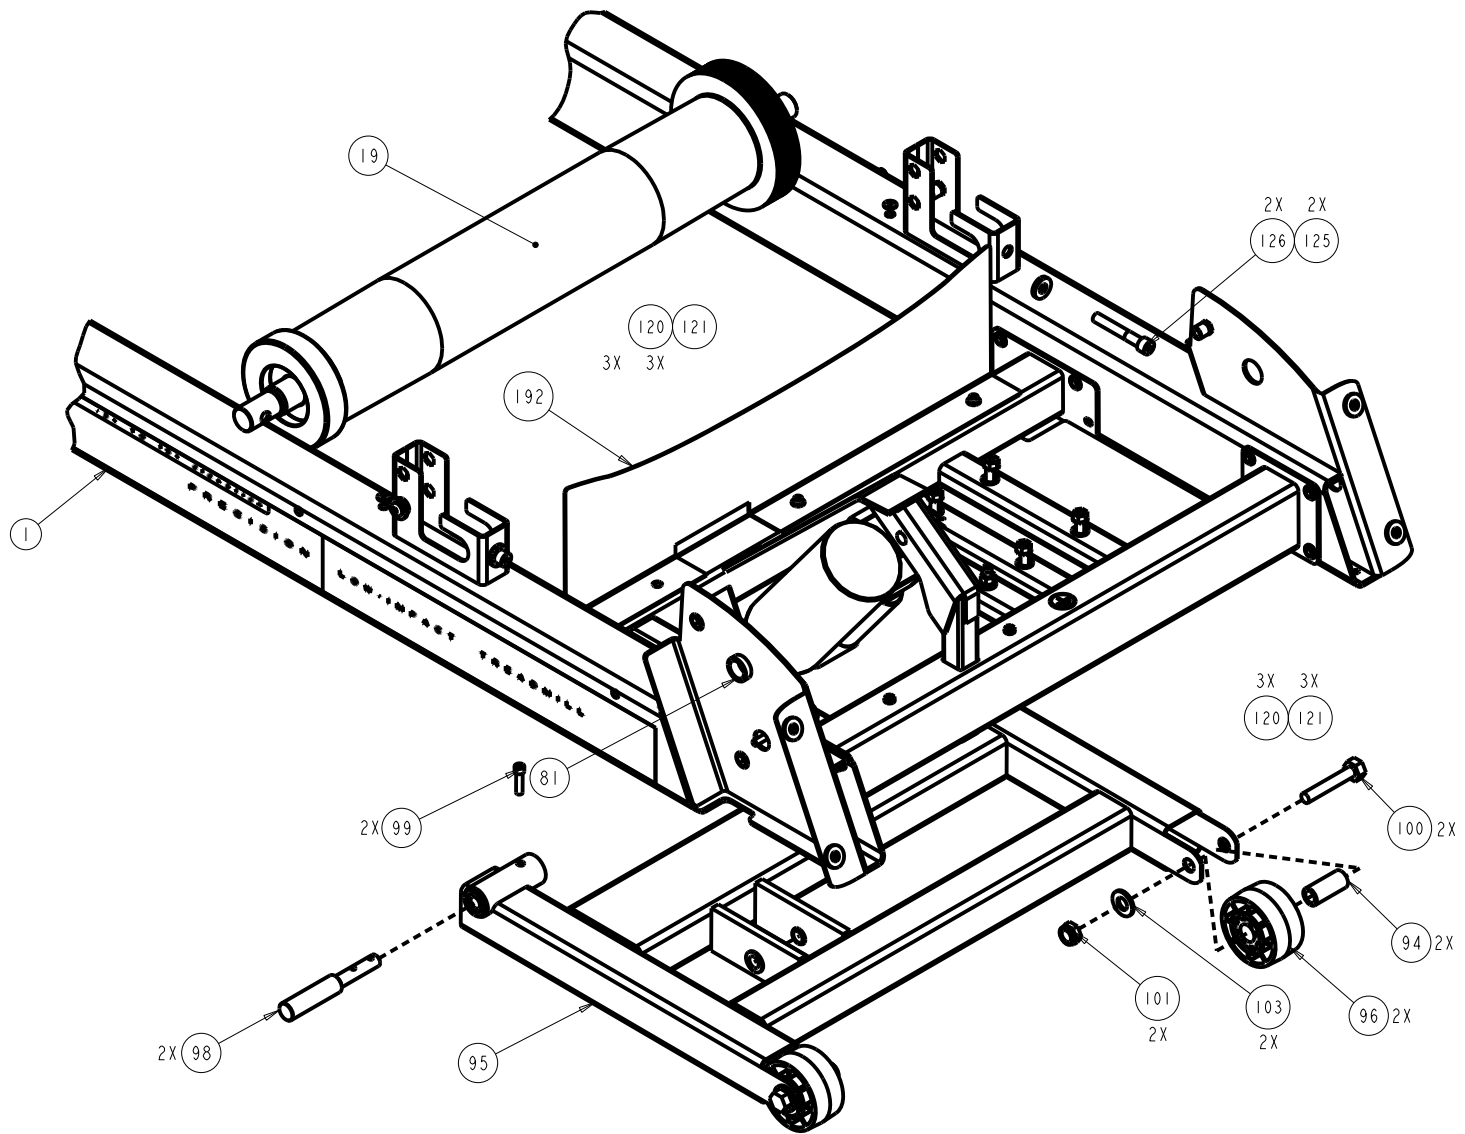

LOWER TREADMILL COMPONENTS
SEE PAGES 2 THRU 5

DISPLAY / CONSOLE COMPONENTS
SEE PAGE 6

TARGAS AND HANDRAILS
SEE PAGE 7

TREADMILL ASSEMBLY, C95X-ND	P/N: 44299-XXX	REV: W05
DRAWN BY: C THOMSON	DATE: 31 MAR 10	SHEET 1 OF 7

NOTE 1: ON C954 UNITS BUBBLE #60 IS A WIRELESS HEARTRATE RECEIVER AND BUBBLE #'S 162,169,170,172 AND 174 ARE NOT FURNISHED.

NOTE 2: ON C956 UNITS BUBBLE #60 IS A HAND HELD HEARTRATE PCA.